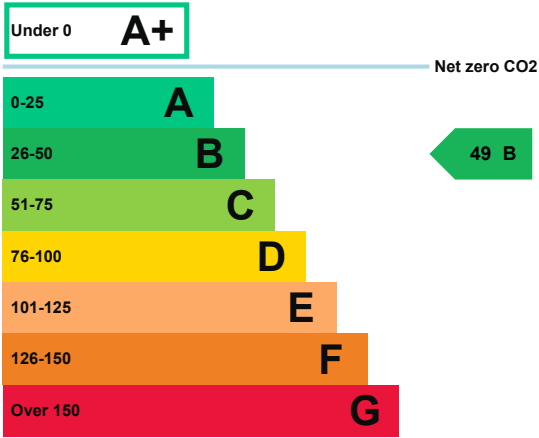

Energy performance certificate (EPC)

Unit 33 Makerfield Way Ince WIGAN WN2 2PR	Energy rating <h1>B</h1>	Valid until: 6 December 2032 <hr/> Certificate number: 6425-6918-0594-3145-6927
---	-----------------------------	--

Property type Storage or Distribution

Total floor area 222 square metres

Rules on letting this property

Properties can be let if they have an energy rating from A+ to E.

Energy rating and score

This property's current energy rating is B.

Properties get a rating from A+ (best) to G (worst) and a score.

The better the rating and score, the lower your property's carbon emissions are likely to be.

How this property compares to others

Properties similar to this one could have ratings: